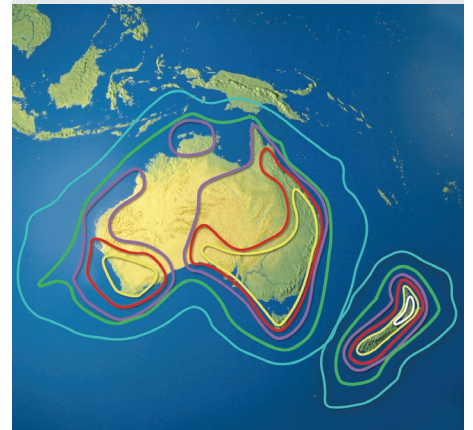

¹⁵ Services shown are most popular EMEA satellite services. See kvh.com/tvfootprints for additional service coverage maps.

¹⁶ TV1 coverage for DISH Network is limited to "DISH 500" (satellites 110W and 119W), "DISH Eastern Arc – Legacy" (satellites 61W, 110W, 119W) and the "DISH Western Arc" (satellites 110W, 119W, and 129W). Note that 129W coverage is not available in the northeast U.S. due to the low elevation angle to the satellite. TV1 is not compatible with the "DISH Eastern Arc" (satellites 61W, 72W) at this time.

Tri-Americas¹⁷

Southwest Asia

Southeast Asia¹⁸

Middle East

Africa

Australia & New Zealand

China

Thailand