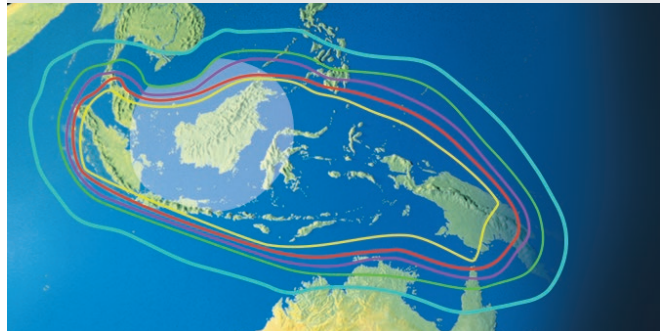

¹⁵ Services shown are most popular EMEA satellite services. See kvh.com/tvfootprints for additional service coverage maps.

¹⁶ TV1 coverage for DISH Network is limited to "DISH 500" (satellites 110W and 119W), "DISH Eastern Arc – Legacy" (satellites 61W, 110W, 119W) and the "DISH Western Arc" (satellites 110W, 119W, and 129W). Note that 129W coverage is not available in the northeast U.S. due to the low elevation angle to the satellite. TV1 is not compatible with the "DISH Eastern Arc" (satellites 61W, 72W) at this time.

Tri-Americas¹⁷

Southwest Asia

Southeast Asia¹⁸

Middle East

Africa

Australia & New Zealand

China

Thailand