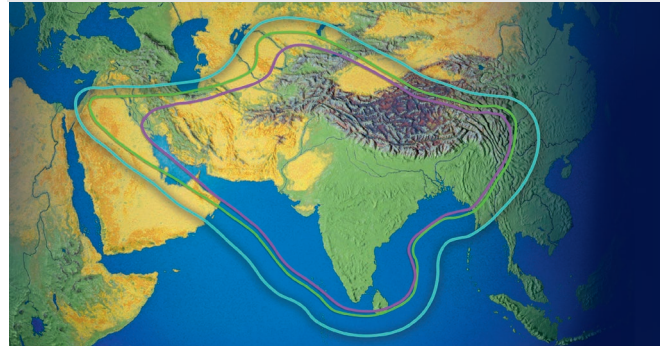

Southwest Asia