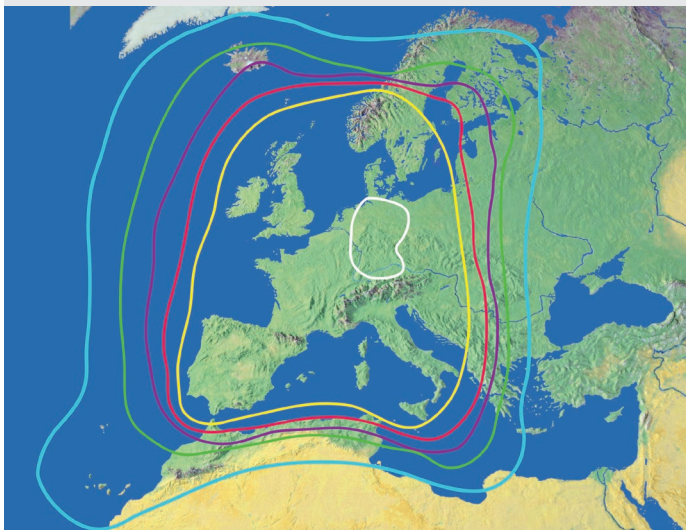

Worldwide Ku-band Coverage¹⁴

Maps represent general coverage areas only. Visit kvh.com/tvfootprints for details.

Europe (Astra 1KR)¹⁵