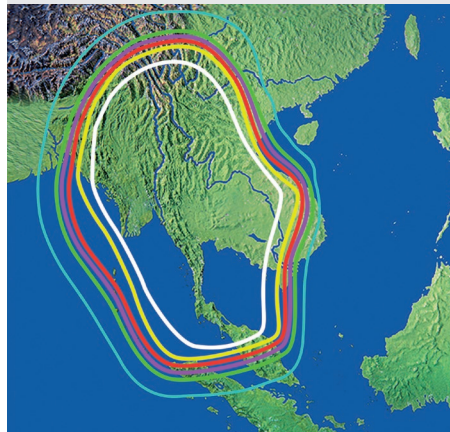

¹⁵ Services shown are most popular EMEA satellite services. See kvh.com/tvfootprints for additional service coverage maps.

¹⁶ TV1 coverage for DISH Network is limited to "DISH 500" (satellites 110W and 119W), "DISH Eastern Arc – Legacy" (satellites 61W, 110W, 119W) and the "DISH Western Arc" (satellites 110W, 119W, and 129W). Note that 129W coverage is not available in the northeast U.S. due to the low elevation angle to the satellite. TV1 is not compatible with the "DISH Eastern Arc" (satellites 61W, 72W) at this time.

Tri-Americas¹⁷

Southwest Asia

Southeast Asia¹⁸

Middle East

Africa

Australia & New Zealand

China

Thailand