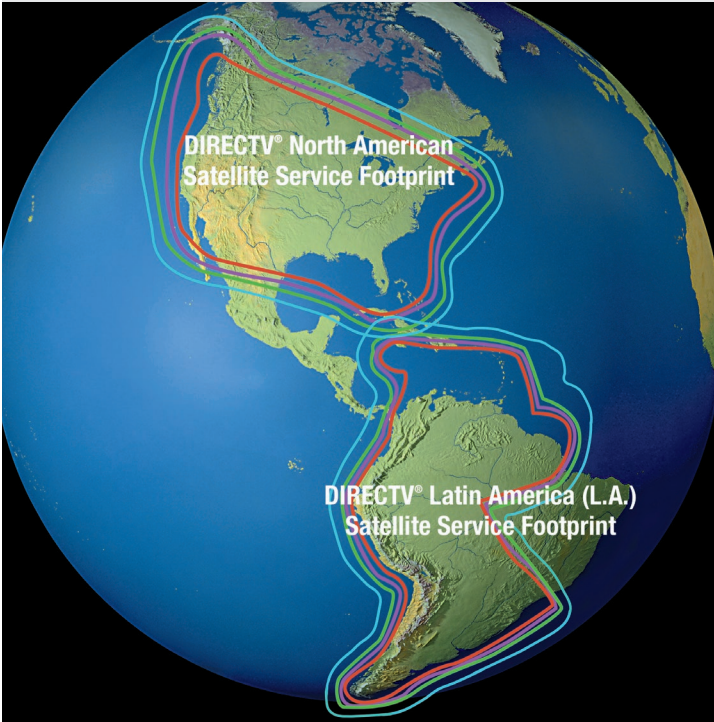

Tri-Americas¹⁷