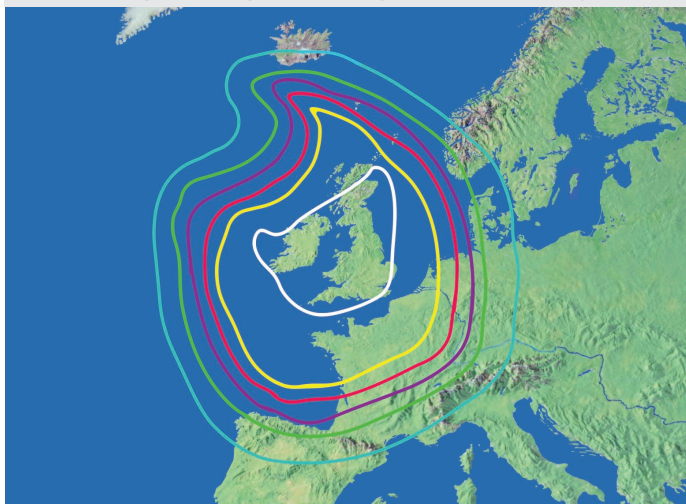

Europe/UK Spot Beam (Astra 2E, 2F, 2G)¹⁵