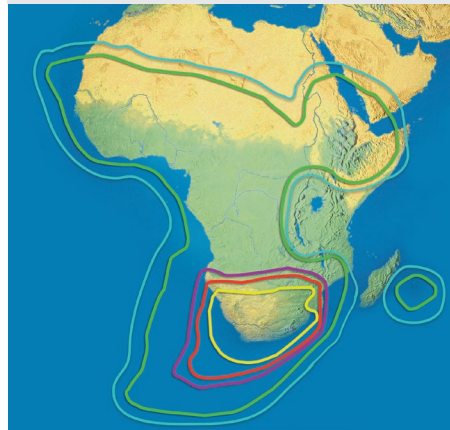

¹⁵ Services shown are most popular EMEA satellite services. See kvh.com/tvfootprints for additional service coverage maps.

¹⁶ TV1 coverage for DISH Network is limited to "DISH 500" (satellites 110W and 119W), "DISH Eastern Arc – Legacy" (satellites 61W, 110W, 119W) and the "DISH Western Arc" (satellites 110W, 119W, and 129W). Note that 129W coverage is not available in the northeast U.S. due to the low elevation angle to the satellite. TV1 is not compatible with the "DISH Eastern Arc" (satellites 61W, 72W) at this time.

Tri-Americas¹⁷

Southwest Asia

Southeast Asia¹⁸

Middle East

Africa

Australia & New Zealand

China

Thailand