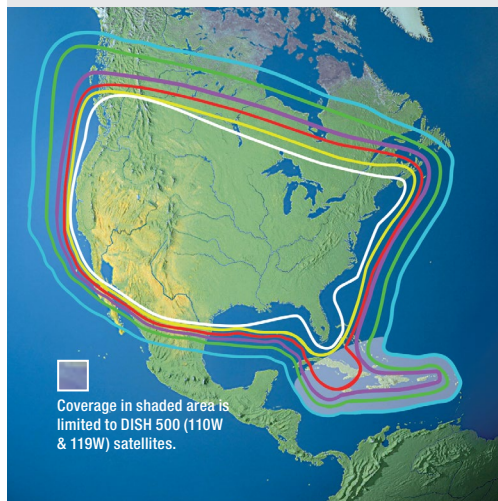

Europe/UK Spot Beam (Astra 2E, 2F, 2G)¹⁵

Eutelsat Hotbird 13¹⁵

DIRECTV® - U.S.

DISH Network®¹⁶ - U.S.

- TracVision TV10
41.5 dBW EIRP
- TracVision TV8
43 dBW EIRP
- TracVision TV6
46 dBW EIRP
- TracVision TV5
48 dBW EIRP
- TracVision TV3
50 dBW EIRP
- TracVision TV1
51 dBW EIRP

¹⁵ Services shown are most popular EMEA satellite services. See kvh.com/tvfootprints for additional service coverage maps.

¹⁶ TV1 coverage for DISH Network is limited to "DISH 500" (satellites 110W and 119W), "DISH Eastern Arc – Legacy" (satellites 61W, 110W, 119W) and the "DISH Western Arc" (satellites 110W, 119W, and 129W). Note that 129W coverage is not available in the northeast U.S. due to the low elevation angle to the satellite. TV1 is not compatible with the "DISH Eastern Arc" (satellites 61W, 72W) at this time.