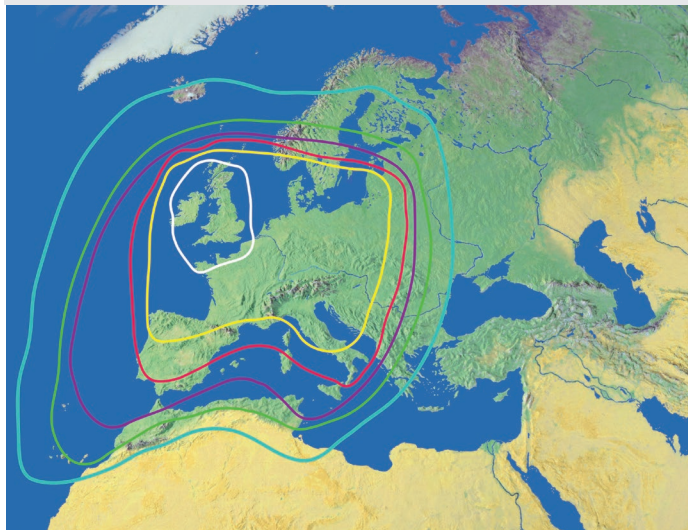

¹⁴ Tri-Americas Circular LNB Conversion Kit Pack.

Worldwide Ku-band Coverage¹⁴

Maps represent general coverage areas only. Visit kvh.com/tvfootprints for details.

Europe (Astra 1KR)¹⁵

Europe (Astra 2E, 2F, 2G)¹⁵