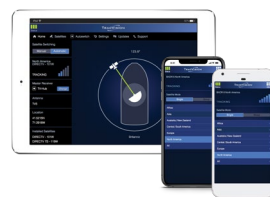

[†] Services may require different LNB types. See www.kvh.com/tvfootprints for details.

^{††} Some services require multiple cables.

TV-Hub user interface gives you control at your fingertips on any mobile device or computer