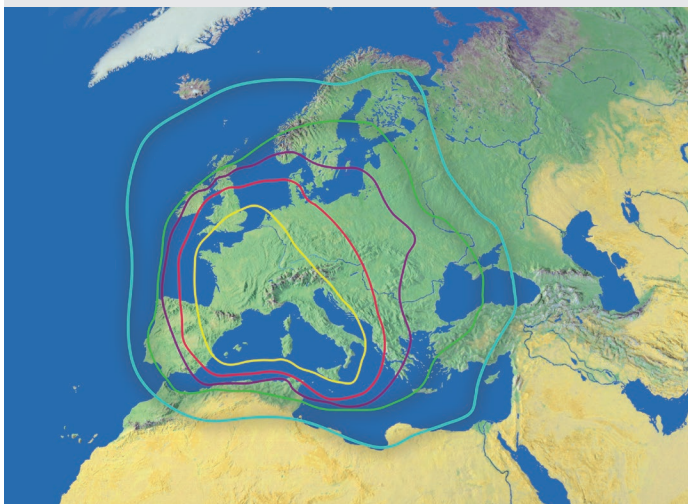

Eutelsat Hotbird 13¹⁵