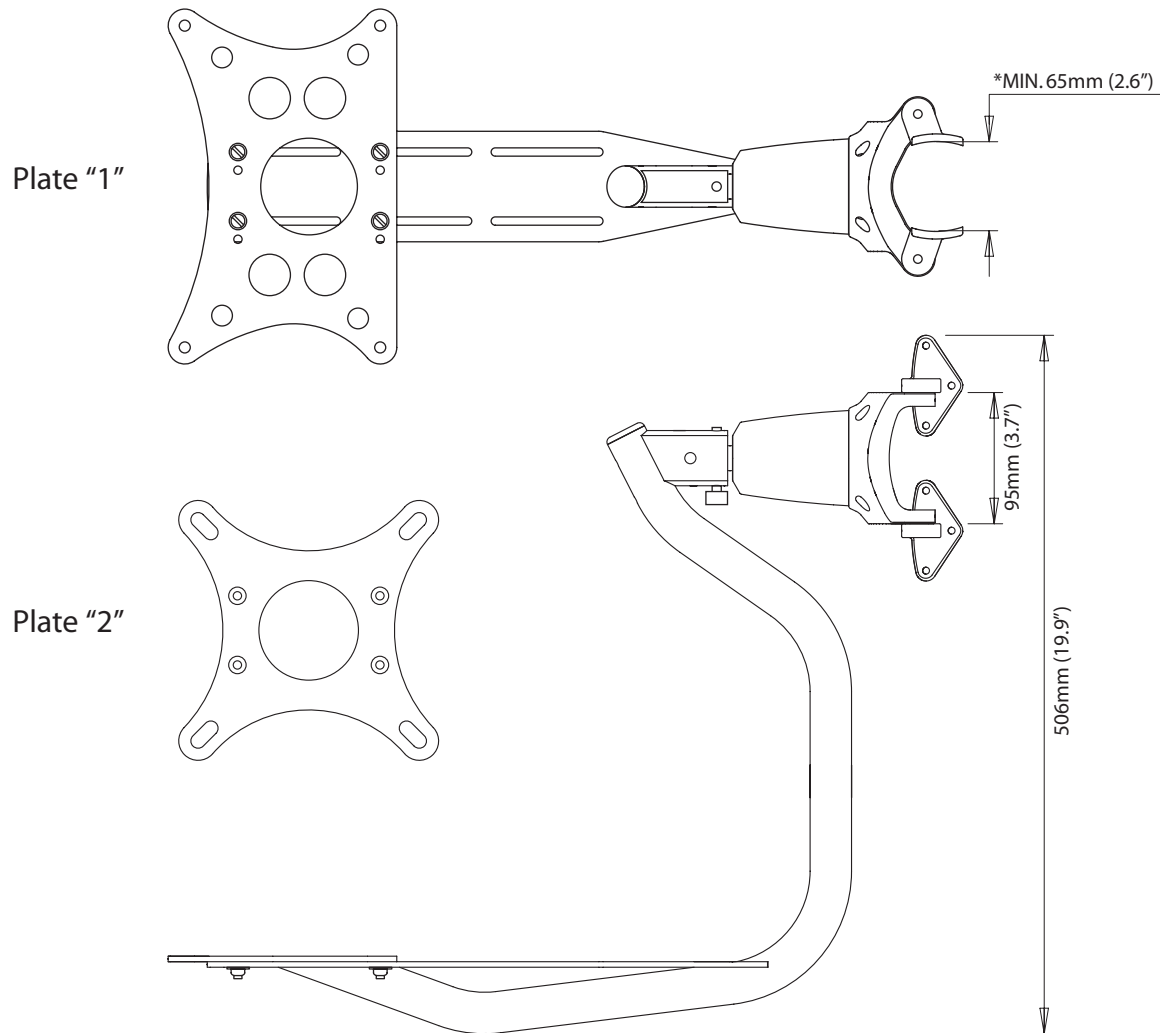

Self Levelling Radar Mount - Mast - LMM 1/2

For help & information
email: technical@scanstrut.com
tel: +44 (0) 1803 863800

* indicates minimum mast width, no maximum mast width exists.
** 50100 Adapter kit will be required for Z-Spars, Eurospars and Isomat masts

SCANSTRUT
INSTALLATION SOLUTIONS FOR MARINE ELECTRONICS™