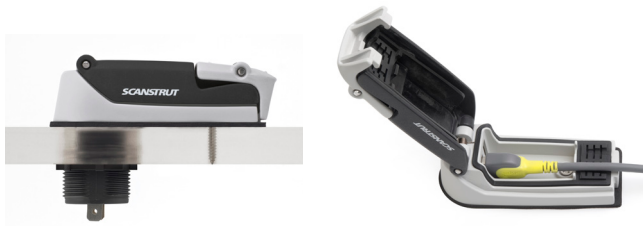

## ROKK Charge+ Dual Waterproof Socket

Part No. SC-USB-02

The ultimate rapid waterproof USB charger with dual socket connectivity that can charge devices up to 3x faster than standard USB sockets. Featuring a click & lock lid and ultra low profile, the ROKK charge+ is perfect for any outdoor

USB Input Voltage Range	12-24V
USB Output Voltage	5V +/- 5%
Output Current	2x 2.1A (4.2A Total)
Rating	IPX6 waterproof
Dims	29mm / 1.14" (H) 94mm / 3.7" (L)
Metals	316 stainless steel
Plastics	ASA
Internal Coating	Anti-corrosion
External Coating	UV resistant

Product Highlights

1. IPX6 waterproof
2. 3x faster than standard USB socket
3. Standard barrel size
4. Waterproof with 1, 2 or 0 sockets
5. Charge up to 2 devices at a time
6. Universal fit with USB Type A connector
7. Neoprene gasket, no sealent required
8. Single screw installation