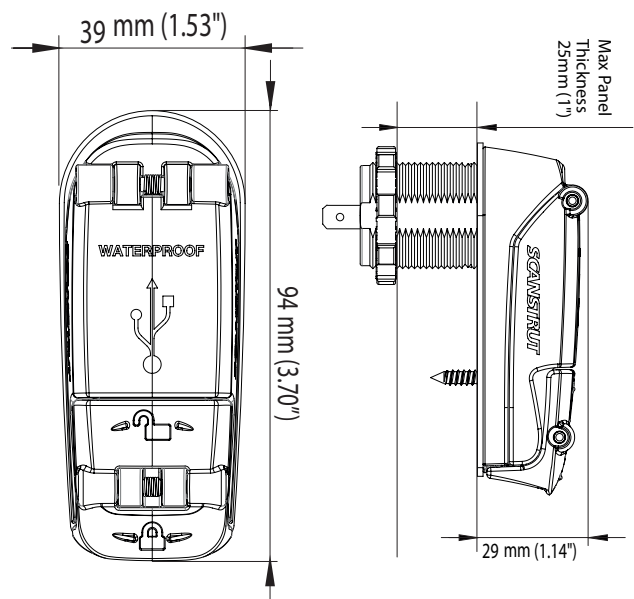

Application

For the most direct access to Scanstrut technical support and your local sales representative visit