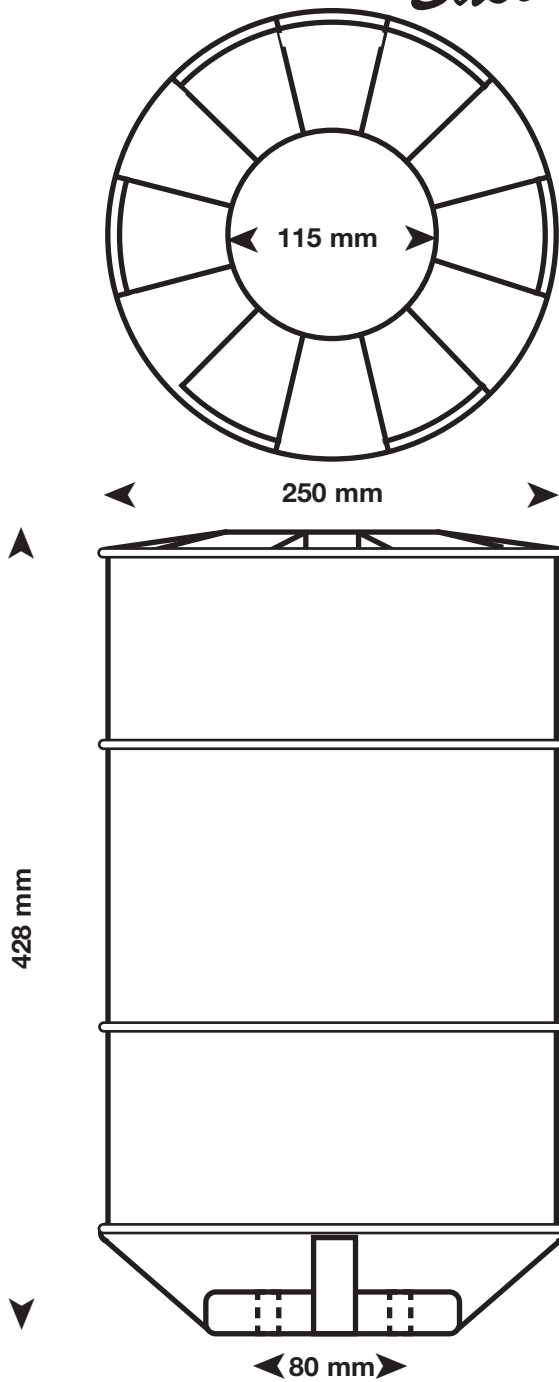

ECHOMAX 230 Midi

Basemount

Fixing Holes 14 mm at 80 mm centres to suit fixings illustrated opposite