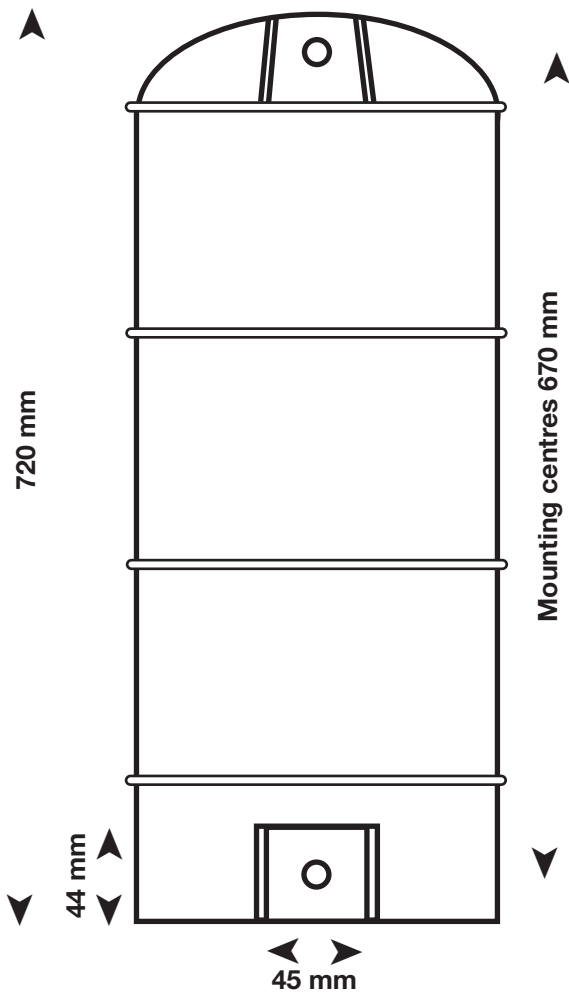

**EM305 DB**

**ECHOMAX EM 305PE**

TOP

338 mm

**EM305 MB**

720 mm

Mounting centres 670 mm

44 mm

45 mm

BASE

338 mm

Fixing Holes 10 mm or with stainless steel ferrules 8 mm