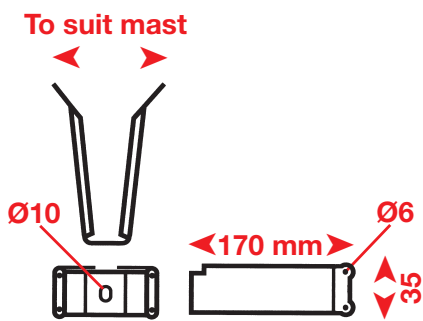

**EM305 DB**

**ECHOMAX EM 305PE**

TOP

338 mm

**EM305 MB**

720 mm

Mounting centres 670 mm

44 mm

45 mm

BASE

338 mm

Fixing Holes 10 mm or with stainless steel ferrules 8 mm