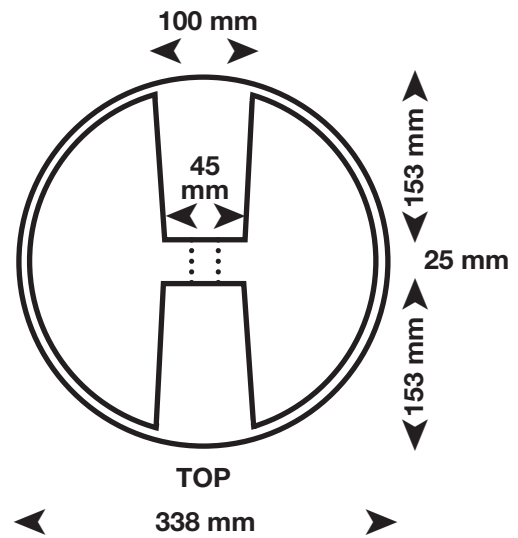

**EM305 DB**

**ECHOMAX EM 305PE**

TOP

338 mm

**EM305 MB**

720 mm

Mounting centres 670 mm

44 mm

45 mm

BASE

338 mm

Fixing Holes 10 mm or with stainless steel ferrules 8 mm