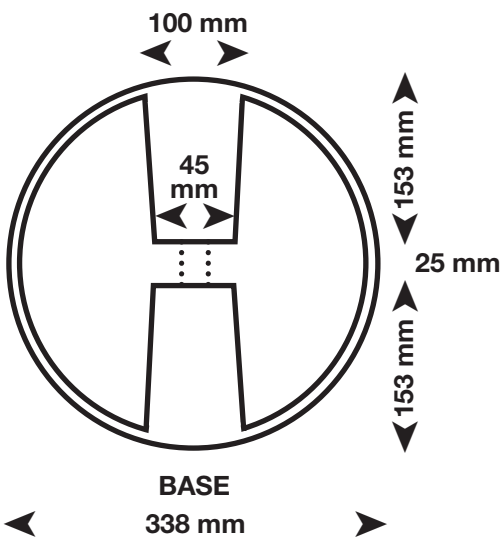

**EM305 DB**

**ECHOMAX EM 305PE**

TOP

338 mm

**EM305 MB**

720 mm

Mounting centres 670 mm

44 mm

45 mm

BASE

338 mm

Fixing Holes 10 mm or with stainless steel ferrules 8 mm